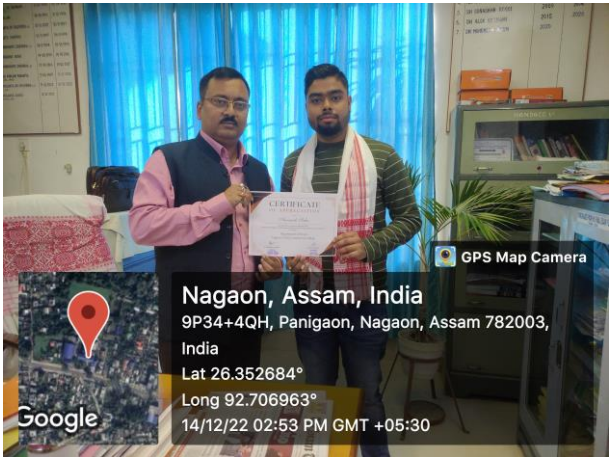

GAUHATI UNIVERSITY					
RESULTS OF THE FOURTH SEMESTER FINAL M.COM EXAMINATION HELD IN JUNE, 2022					
List of successful candidates (In descending order of CGPA)					
Result No.: 39					
Commerce					
Appeared : 464		Passed : 294			
Roll Nos.	Name of the Student	College/Deptt.	CGPA	Sl.No.	
PC-201-810-0036	PURBARAG GOSWAMI	GU DEPT. OF COMMERCE	8.50	1	
PC-201-305-0005	ANIMESH SAHA	NAGAON G.N.D.G COMMERCE COLLEGE	7.95	2	
PC-201-810-0028	MINA TALUKDAR	GU DEPT. OF COMMERCE	7.95	2	
PC-201-810-0029	MINTU MONI GOGOI	GU DEPT. OF COMMERCE	7.90	3	
PC-201-810-0048	SUBANKI CHOUDHURY	GU DEPT. OF COMMERCE	7.90	3	
PC-201-810-0011	BRISTI PRIYA DAS	GU DEPT. OF COMMERCE	7.85	4	
PC-201-017-0050	KRISHNAKHI CHAKRAVARTY	GAUHATI COMMERCE COLLEGE	7.80	5	
PC-201-810-0037	PURNIMA BUNGRUNG	GU DEPT. OF COMMERCE	7.80	5	
PC-201-810-0040	RIJUSHMITA GOSWAMI	GU DEPT. OF COMMERCE	7.80	5	
PC-201-810-0021	HARSHITA KHAKHOLIA	GU DEPT. OF COMMERCE	7.75	6	
PC-201-017-0074	NIKEETA JAIN	GAUHATI COMMERCE COLLEGE	7.75	6	
PC-201-810-0039	RIEA PAUL	GU DEPT. OF COMMERCE	7.75	6	
PC-201-017-0019	BHASKAR SINGH	GAUHATI COMMERCE COLLEGE	7.70	7	
PC-201-810-0008	BIDISHA SARMAH	GU DEPT. OF COMMERCE	7.70	7	
PC-201-810-0018	DOLY SAIKIA	GU DEPT. OF COMMERCE	7.70	7	
PC-201-200-0013	KOMAL AGARWAL	NALBARI COMMERCE COLLEGE	7.70	7	
PC-201-810-0033	NILUFAR JAHAN AZIZ	GU DEPT. OF COMMERCE	7.70	7	
PC-201-118-0007	ANANNYA SAHA	B.H. COLLEGE	7.65	8	
PC-201-017-0022	BIRINCHI KUMAR MEDHI	GAUHATI COMMERCE COLLEGE	7.65	8	
PC-201-810-0047	SHEELA DEY	GU DEPT. OF COMMERCE	7.65	8	
PC-201-017-0009	ANTARA CHANDA	GAUHATI COMMERCE COLLEGE	7.60	9	
PC-201-810-0016	DEVIKA AGARWAL	GU DEPT. OF COMMERCE	7.60	9	
PC-201-017-0051	KULDEEP DEKA	GAUHATI COMMERCE COLLEGE	7.60	9	
PC-201-810-0001	A MAHESH CHANDRA SINGHA	GU DEPT. OF COMMERCE	7.55	10	

Page Number 1 of 11

END